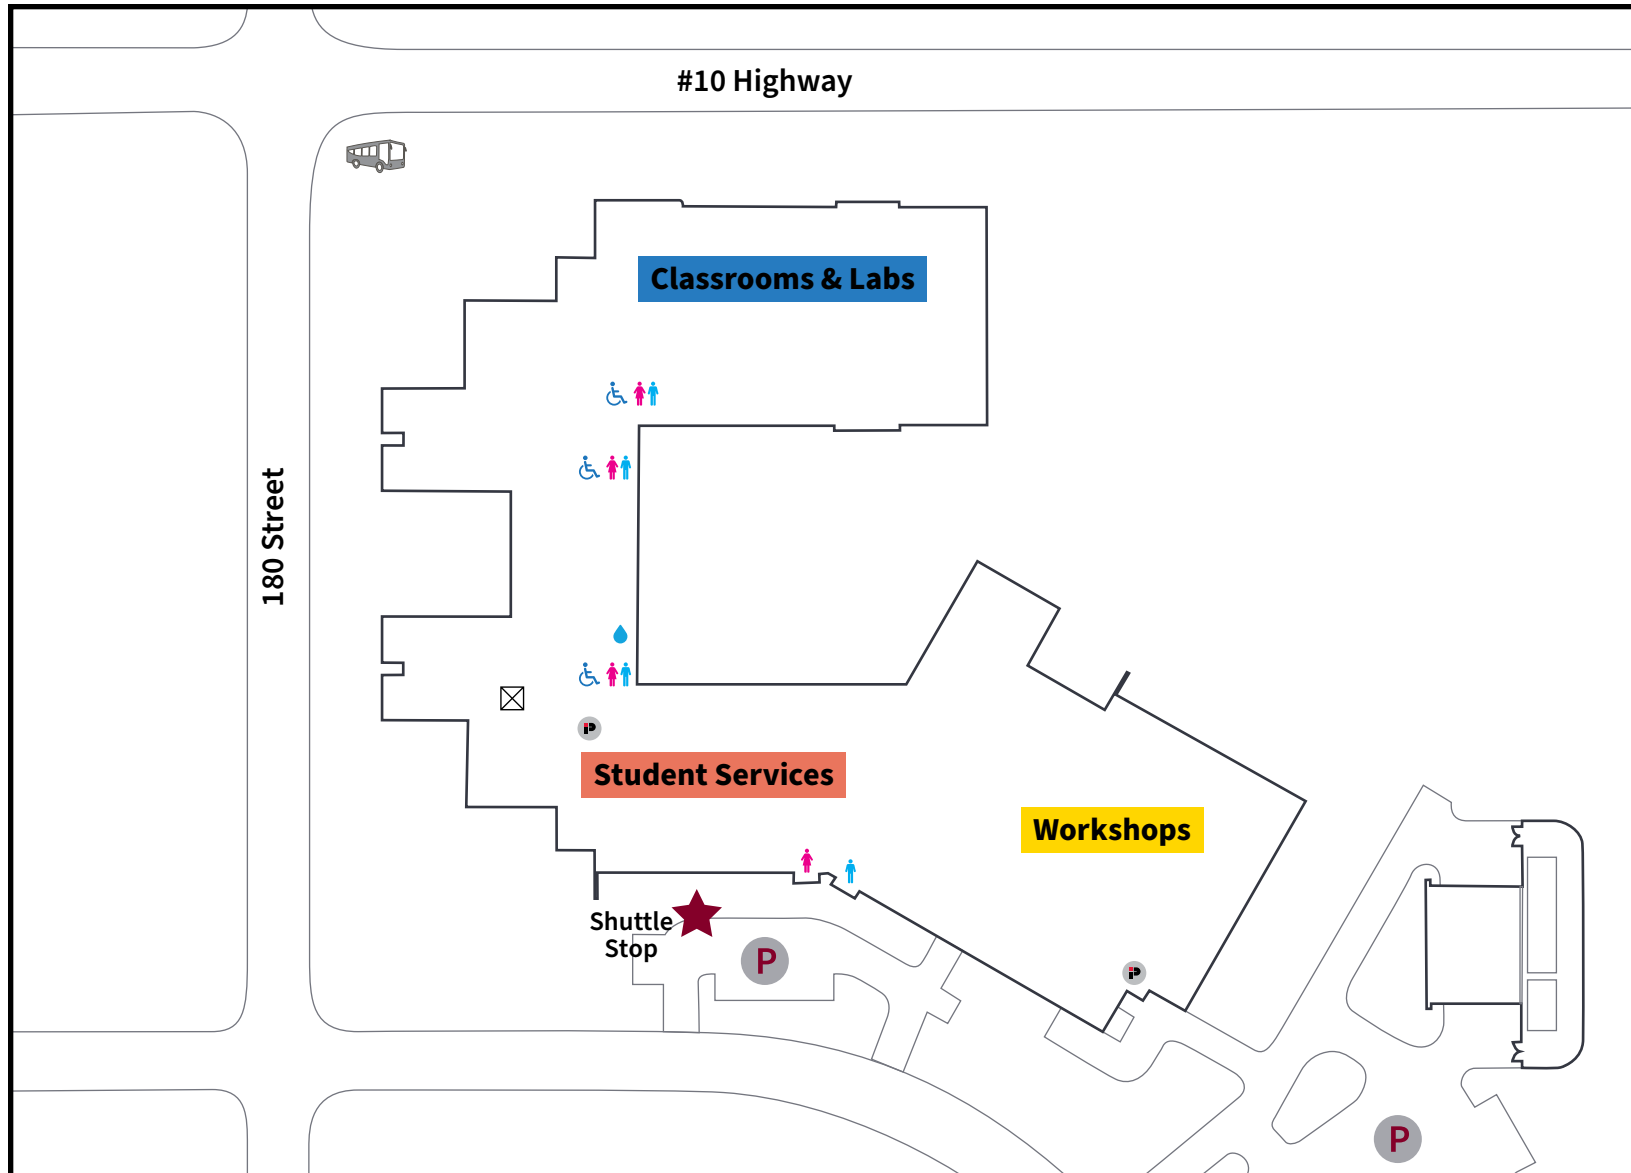

Campus Legend

Student Services

- Library
- The Learning Centre
- Fitness Centre
- Kwantlen Student Association
- Cafeteria
- Bookstore
- Services for Students with Disabilities, Counselling, and Advising
- Student Enrolment Services
- Security, First Aid, and Lost & Found
- Learning Management Centre
- Customer Auto Shop

Classrooms & Labs

Workshops

- Farrier Barn
- Commercial Beekeeping
- Auto Mechanics
- Appliance Repair
- Electrical
- Plumbing
- Carpentry
- Masonry
- Welding and Fabrication
- Millwright

- Washrooms
- Accessible Washrooms
- Parking Lot
- Bus Stop
- Pay Parking Stations
- Elevators
- Shuttle Stop
- Water Refill Station