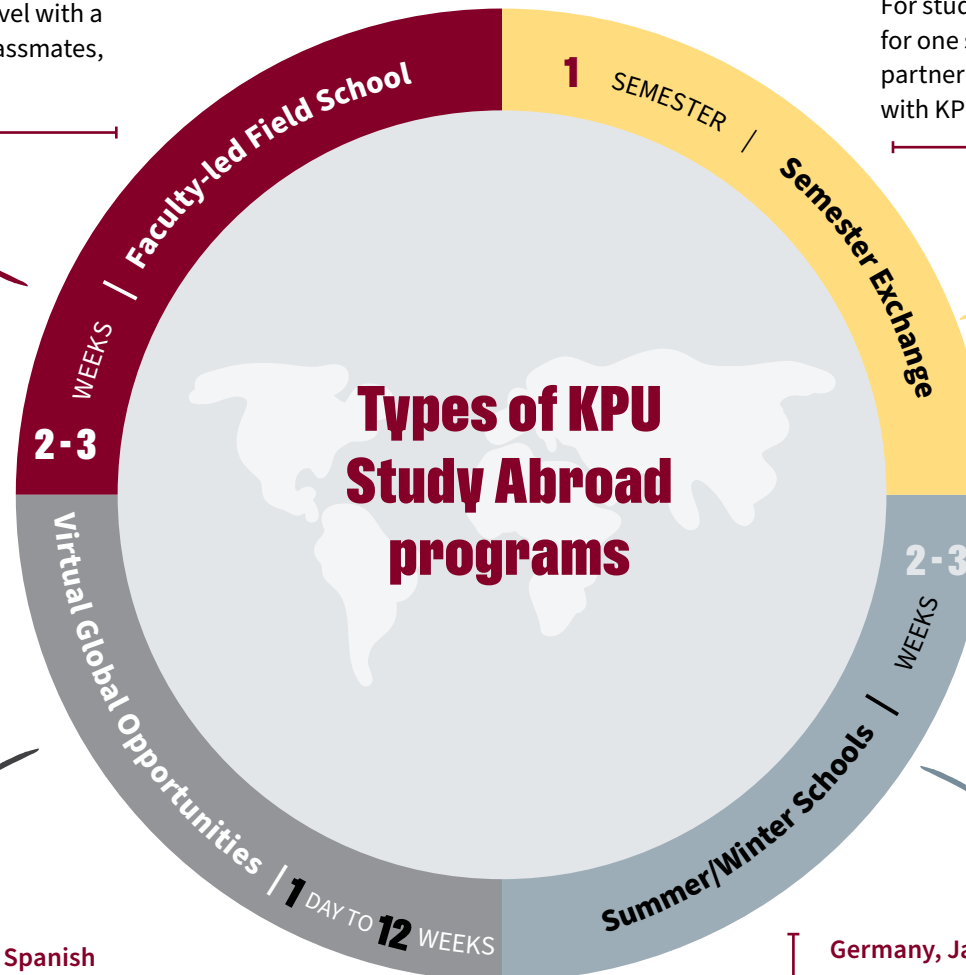

### Did you know you can study abroad while 'studying abroad'?

Get yourself ready for the global job market by gaining valuable global experiences and cross-cultural learning. Programs vary in length, from 1 week to 4 months, so you'll find something that will match your time at KPU!

Read Study Abroad alumni stories at [instagram.com/kpustudyabroad](https://www.instagram.com/kpustudyabroad)

 @KPUStudyAbroad

### Destination Examples: Paris, New York, Amazon Rainforest

For students who want to travel with a faculty member and other classmates, while earning KPU credits.

### Destination Examples: Australia, Denmark, Korea, Peru, Vietnam, Mexico, Germany, Hong Kong

For students who want to study for one semester at one of our 50+ partner institutions around the world with KPU tuition prices.